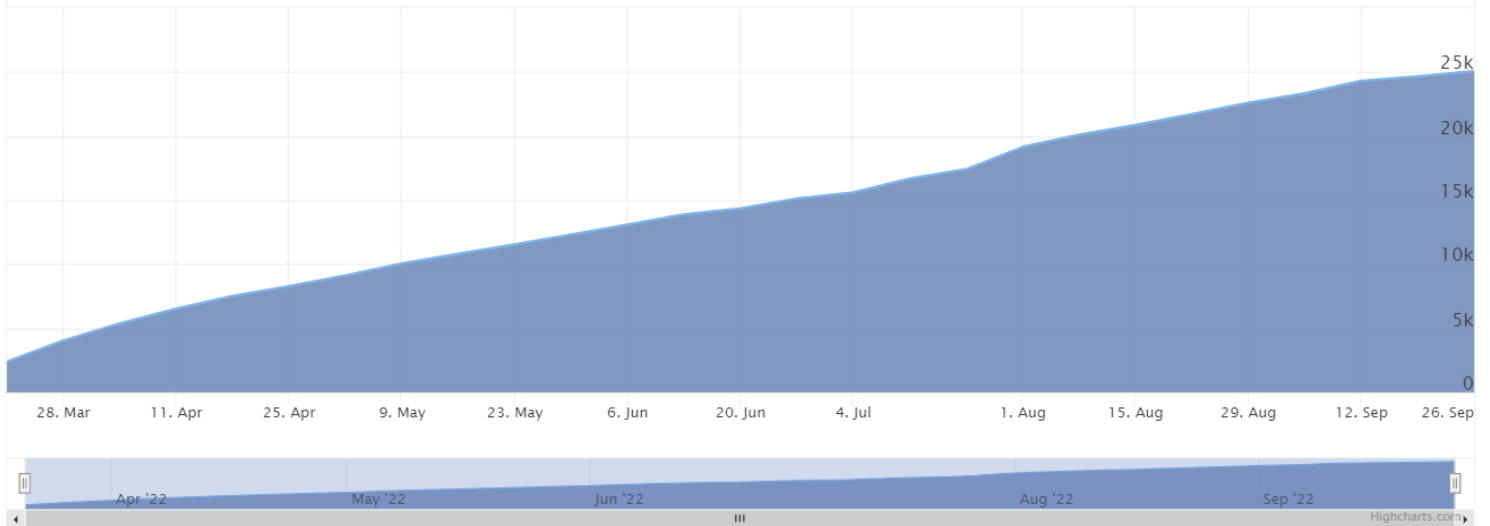

# Raleigh Diamond Fine Jewelry

Google panorama up to Sep 26, 2022

Publish date: 2022-03-14 00:00:00

Views\* = The display of a panorama through Google Products, Overlays or Website Embeds. Display means displaying the full panorama or just the thumbnail.

**Total Views To Date: 25056**

## Week by Week Views

The number of views the tour had every week.

## Cumulative Weekly Views

The total number of views the tour had from publishing to a particular week.