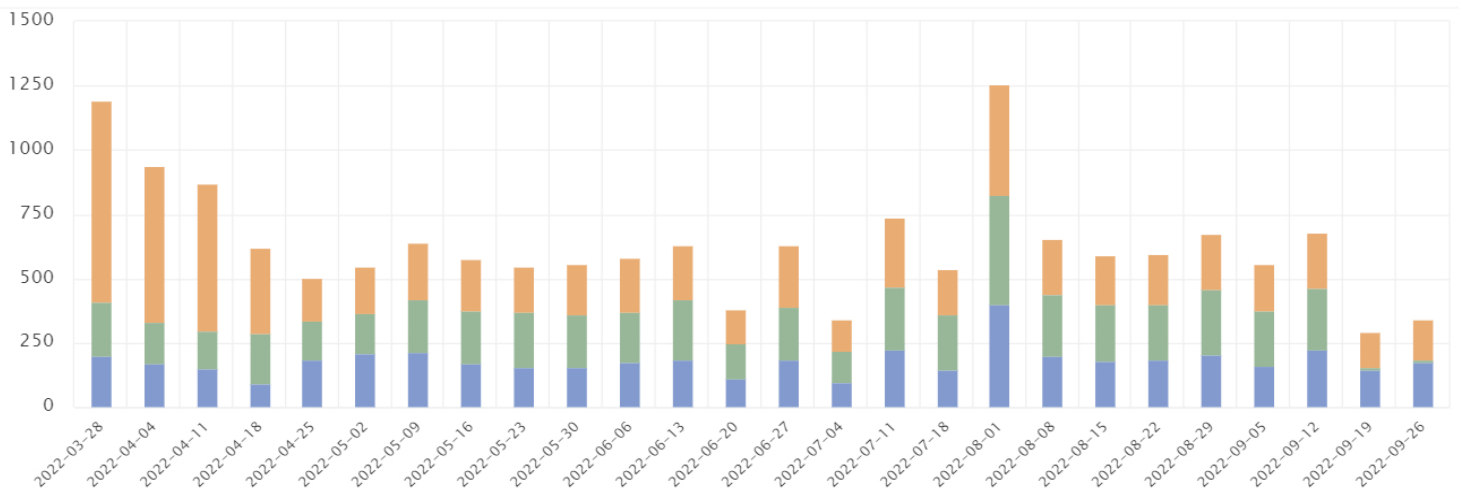

Week by Week Top 3 Panoramas out of 13

Highcharts.com

The number of views for the top 3 images of the tour, per week.

Note: Click on the thumbnail to view the panorama